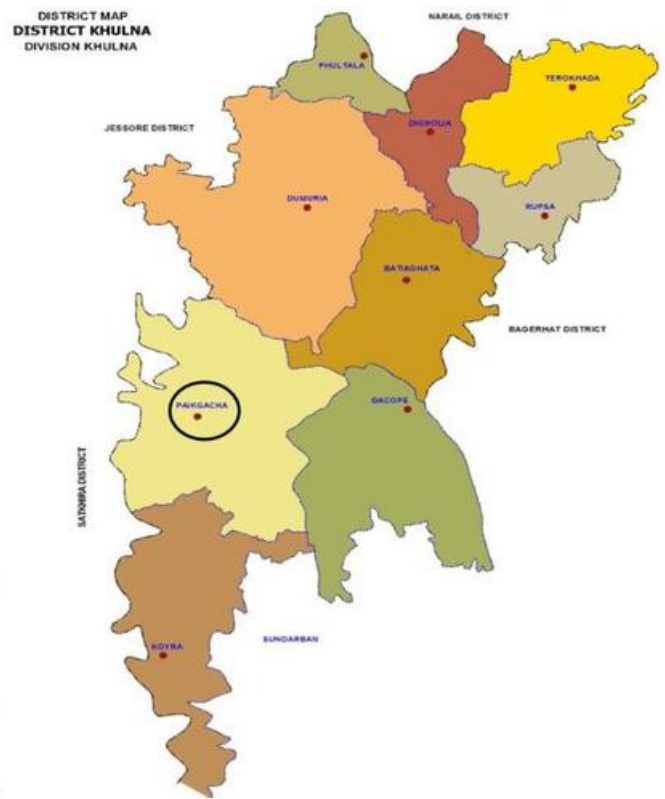

Download

[Bangladesh All District Zip Code](#)

[Bangladesh All District Zip Code](#)

Download

The area of Greater Mymensingh is the northern front just at the foot of Garo Hills of Meghalaya in India, to the south, this area has in Gazipur District, East ends in the rich waterfront Bangladesh as native talks West ends in the old single forest (zBAlle types Additional information we have about Chandpur may also be present, such as geographic data, historical records or news about Chandpur and 3600 in Allgemeinen.